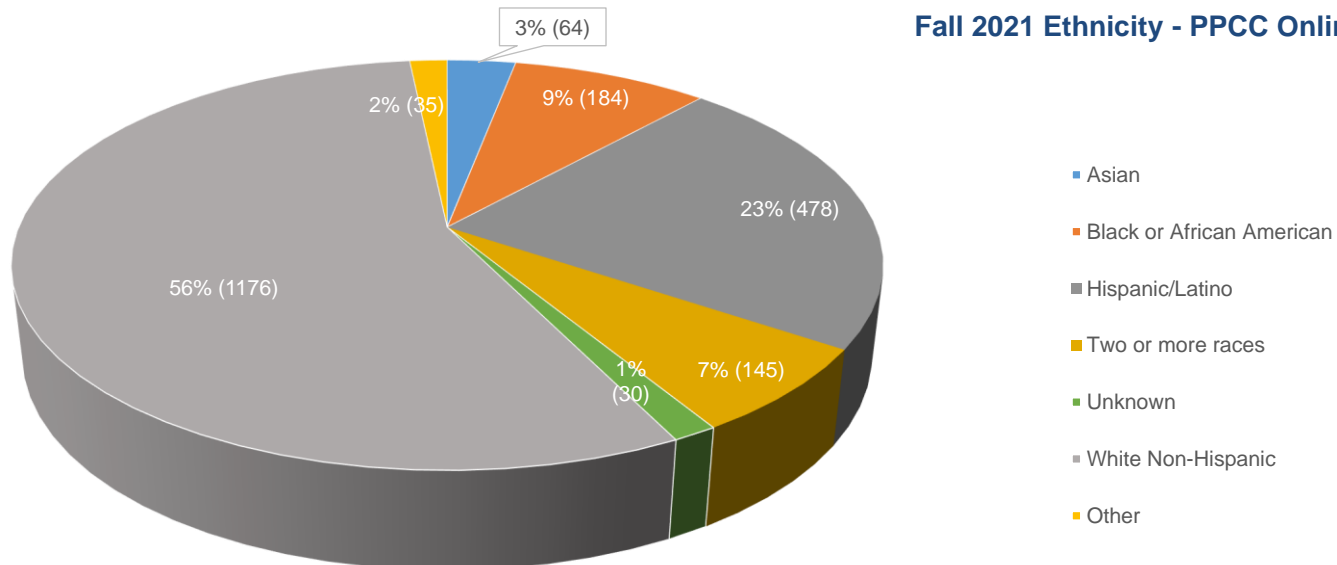

Fall 2021 Ethnicity - Centennial Campus

- Asian
- Black or African American
- Hispanic/Latino
- Two or more races
- Unknown
- White Non-Hispanic
- Other

Fall 2021 Ethnicity - Downtown Studio Campus

- Asian
- Black or African American
- Hispanic/Latino
- Two or more races
- Unknown
- White Non-Hispanic
- Other

Fall 2021 Ethnicity - Healthcare Ed Simulation

Fall 2021 Ethnicity - High School

Fall 2021 Ethnicity - Rampart Range Campus

Fall 2021 Ethnicity - Miscellaneous Campuses

Fall 2021 Ethnicity - Military Campuses

Fall 2021 Ethnicity - PPCC Online

Fall 2021 Ethnicity - PPCC Virtual Campus

Fall 2021 Ethnicity - CCC Online