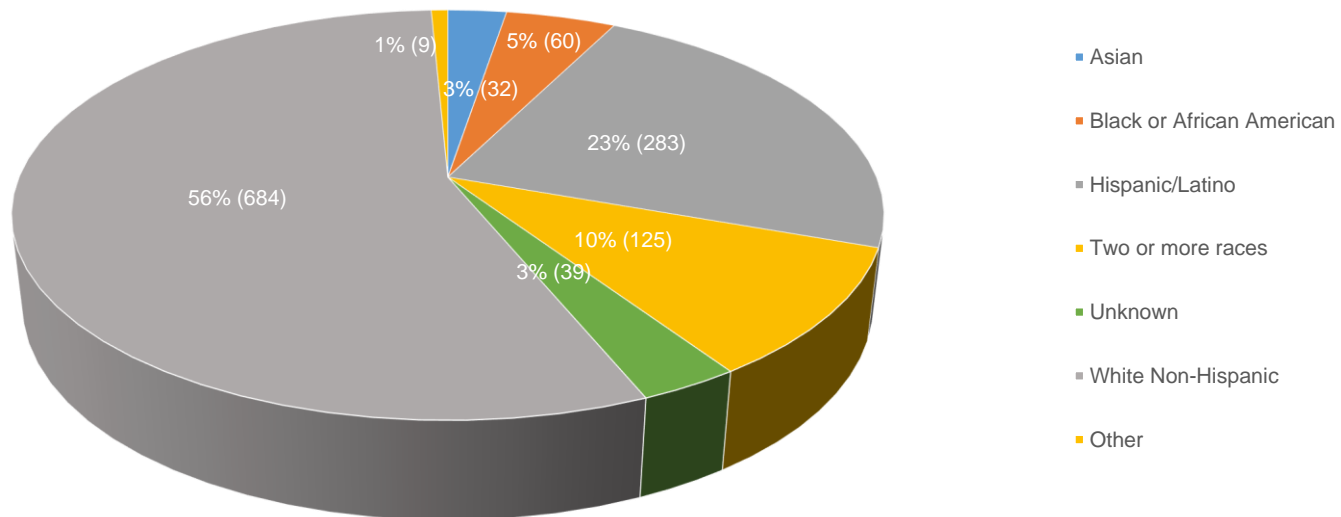

Ethnicity

	Fall 2017	Fall 2018	Fall 2019	Fall 2020	Fall 2021*	Fall 2017	Fall 2018	Fall 2019	Fall 2020	Fall 2021*
American Indian/Alaskan Native	107	99	105	77	72	1%	1%	1%	1%	1%
Asian	359	390	396	366	370	3%	3%	3%	3%	3%
Black or African American	942	912	1031	892	814	7%	7%	8%	7%	7%
Hispanic/Latino	2356	2472	2797	2641	2750	18%	19%	20%	21%	23%
Native Hawaiian or Pacific Islander	72	87	77	71	53	1%	1%	1%	1%	0%
Nonresident alien	138	138	130	87	98	1%	1%	1%	1%	1%
Two or more races	769	793	835	779	821	6%	6%	6%	6%	7%
Unknown/Not Reported	659	805	597	376	280	5%	6%	4%	3%	2%
White Non-Hispanic	7873	7503	7687	7217	6795	59%	57%	56%	58%	56%
Grand Total	13275	13199	13655	12506	12053					

Fall 2021 Percentage of Headcount

Campus	American Indian/Alaskan Native	Asian	Black or African American	Hispanic/Latino	Native Hawaiian or Pacific Islander	Nonresident alien	Two or more races	Unknown	White Non-Hispanic
Centennial	1%	3%	7%	26%	0%	1%	7%	2%	53%
UCHealth	0%	0%	10%	0%	0%	0%	20%	0%	70%
Downtown Studio	0%	3%	7%	18%	0%	1%	5%	3%	62%
Healthcare Ed Simulation	0%	2%	3%	19%	1%	0%	3%	2%	69%
High School	0%	3%	5%	23%	0%	0%	10%	3%	56%
Rampart Range	1%	3%	4%	19%	0%	1%	6%	3%	62%
Miscellaneous	2%	1%	9%	21%	1%	2%	4%	2%	59%
Military	0%	0%	6%	65%	0%	0%	6%	0%	24%
PPCC Online	1%	3%	9%	23%	0%	0%	7%	1%	56%
PPCC Virtual Campus	0%	7%	7%	22%	1%	0%	8%	3%	51%
CCC Online	1%	3%	9%	23%	1%	1%	6%	1%	56%
Grand Total	1%	3%	7%	23%	0%	1%	7%	2%	56%

Fall 2021 Ethnicity - Centennial Campus

- Asian
- Black or African American
- Hispanic/Latino
- Two or more races
- Unknown
- White Non-Hispanic
- Other

Fall 2021 Ethnicity - Downtown Studio Campus

- Asian
- Black or African American
- Hispanic/Latino
- Two or more races
- Unknown
- White Non-Hispanic
- Other

Fall 2021 Ethnicity - Healthcare Ed Simulation

Fall 2021 Ethnicity - High School

Fall 2021 Ethnicity - Rampart Range Campus

Fall 2021 Ethnicity - Miscellaneous Campuses

Fall 2021 Ethnicity - Military Campuses