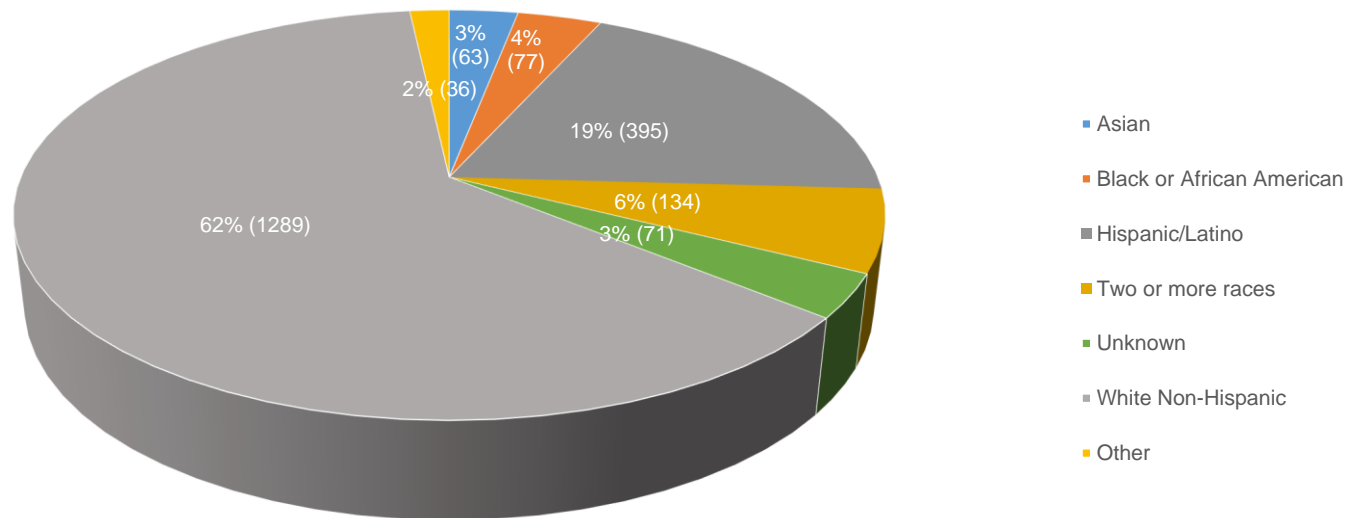

Ethnicity

	Fall 2017	Fall 2018	Fall 2019	Fall 2020	Fall 2021*	Fall 2017	Fall 2018	Fall 2019	Fall 2020	Fall 2021*
American Indian/Alaskan Native	107	99	105	77	72	1%	1%	1%	1%	1%
Asian	359	390	396	366	370	3%	3%	3%	3%	3%
Black or African American	942	912	1031	892	814	7%	7%	8%	7%	7%
Hispanic/Latino	2356	2472	2797	2641	2750	18%	19%	20%	21%	23%
Native Hawaiian or Pacific Islander	72	87	77	71	53	1%	1%	1%	1%	0%
Nonresident alien	138	138	130	87	98	1%	1%	1%	1%	1%
Two or more races	769	793	835	779	821	6%	6%	6%	6%	7%
Unknown/Not Reported	659	805	597	376	280	5%	6%	4%	3%	2%
White Non-Hispanic	7873	7503	7687	7217	6795	59%	57%	56%	58%	56%
Grand Total	13275	13199	13655	12506	12053					

Fall 2021 Percentage of Headcount

Campus	American Indian/Alaskan Native	Asian	Black or African American	Hispanic/Latino	Native Hawaiian or Pacific Islander	Nonresident alien	Two or more races	Unknown	White Non-Hispanic
Centennial	1%	3%	7%	26%	0%	1%	7%	2%	53%
UCHealth	0%	0%	10%	0%	0%	0%	20%	0%	70%
Downtown Studio	0%	3%	7%	18%	0%	1%	5%	3%	62%
Healthcare Ed Simulation	0%	2%	3%	19%	1%	0%	3%	2%	69%
High School	0%	3%	5%	23%	0%	0%	10%	3%	56%
Rampart Range	1%	3%	4%	19%	0%	1%	6%	3%	62%
Miscellaneous	2%	1%	9%	21%	1%	2%	4%	2%	59%
Military	0%	0%	6%	65%	0%	0%	6%	0%	24%
PPCC Online	1%	3%	9%	23%	0%	0%	7%	1%	56%
PPCC Virtual Campus	0%	7%	7%	22%	1%	0%	8%	3%	51%
CCC Online	1%	3%	9%	23%	1%	1%	6%	1%	56%
Grand Total	1%	3%	7%	23%	0%	1%	7%	2%	56%

Fall 2021 Ethnicity - Centennial Campus

- Asian
- Black or African American
- Hispanic/Latino
- Two or more races
- Unknown
- White Non-Hispanic
- Other

Fall 2021 Ethnicity - Downtown Studio Campus

- Asian
- Black or African American
- Hispanic/Latino
- Two or more races
- Unknown
- White Non-Hispanic
- Other

Fall 2021 Ethnicity - Healthcare Ed Simulation

Fall 2021 Ethnicity - High School

Fall 2021 Ethnicity - Rampart Range Campus

Fall 2021 Ethnicity - Miscellaneous Campuses

Fall 2021 Ethnicity - Military Campuses