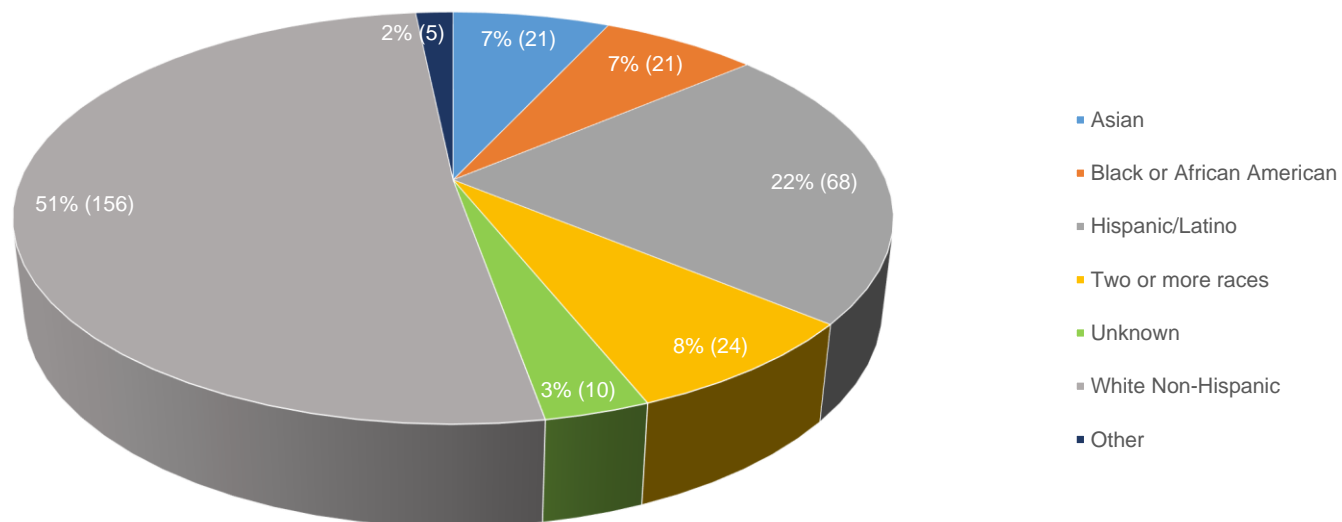

Ethnicity

	Fall 2017	Fall 2018	Fall 2019	Fall 2020	Fall 2021*	Fall 2017	Fall 2018	Fall 2019	Fall 2020	Fall 2021*
American Indian/Alaskan Native	107	99	105	77	72	1%	1%	1%	1%	1%
Asian	359	390	396	366	370	3%	3%	3%	3%	3%
Black or African American	942	912	1031	892	814	7%	7%	8%	7%	7%
Hispanic/Latino	2356	2472	2797	2641	2750	18%	19%	20%	21%	23%
Native Hawaiian or Pacific Islander	72	87	77	71	53	1%	1%	1%	1%	0%
Nonresident alien	138	138	130	87	98	1%	1%	1%	1%	1%
Two or more races	769	793	835	779	821	6%	6%	6%	6%	7%
Unknown/Not Reported	659	805	597	376	280	5%	6%	4%	3%	2%
White Non-Hispanic	7873	7503	7687	7217	6795	59%	57%	56%	58%	56%
Grand Total	13275	13199	13655	12506	12053					

Fall 2021 Ethnicity - Centennial Campus

- Asian
- Black or African American
- Hispanic/Latino
- Two or more races
- Unknown
- White Non-Hispanic
- Other

Fall 2021 Ethnicity - Downtown Studio Campus

- Asian
- Black or African American
- Hispanic/Latino
- Two or more races
- Unknown
- White Non-Hispanic
- Other

Fall 2021 Ethnicity - Healthcare Ed Simulation

Fall 2021 Ethnicity - High School

Fall 2021 Ethnicity - Rampart Range Campus

Fall 2021 Ethnicity - Miscellaneous Campuses

Fall 2021 Ethnicity - Military Campuses

Fall 2021 Ethnicity - PPCC Online

Fall 2021 Ethnicity - PPCC Virtual Campus

Fall 2021 Ethnicity - CCC Online