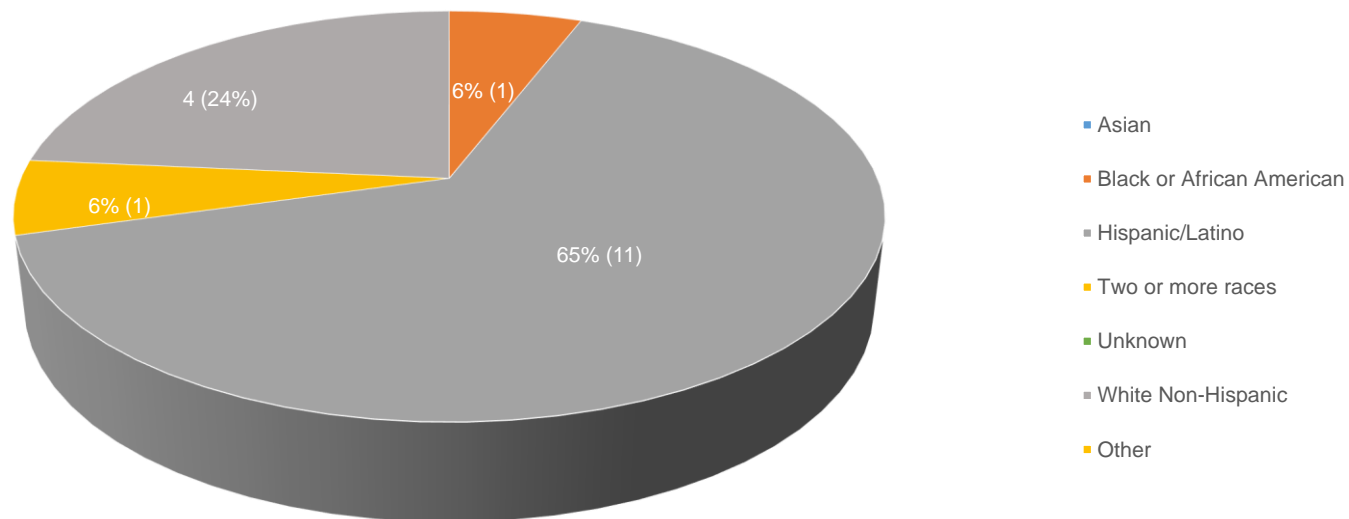

Ethnicity

	Fall 2017	Fall 2018	Fall 2019	Fall 2020	Fall 2021*	Fall 2017	Fall 2018	Fall 2019	Fall 2020	Fall 2021*
American Indian/Alaskan Native	107	99	105	77	72	1%	1%	1%	1%	1%
Asian	359	390	396	366	370	3%	3%	3%	3%	3%
Black or African American	942	912	1031	892	814	7%	7%	8%	7%	7%
Hispanic/Latino	2356	2472	2797	2641	2750	18%	19%	20%	21%	23%
Native Hawaiian or Pacific Islander	72	87	77	71	53	1%	1%	1%	1%	0%
Nonresident alien	138	138	130	87	98	1%	1%	1%	1%	1%
Two or more races	769	793	835	779	821	6%	6%	6%	6%	7%
Unknown/Not Reported	659	805	597	376	280	5%	6%	4%	3%	2%
White Non-Hispanic	7873	7503	7687	7217	6795	59%	57%	56%	58%	56%
Grand Total	13275	13199	13655	12506	12053					

Fall 2021 Ethnicity - Centennial Campus

- Asian
- Black or African American
- Hispanic/Latino
- Two or more races
- Unknown
- White Non-Hispanic
- Other

Fall 2021 Ethnicity - Downtown Studio Campus

- Asian
- Black or African American
- Hispanic/Latino
- Two or more races
- Unknown
- White Non-Hispanic
- Other

Fall 2021 Ethnicity - Healthcare Ed Simulation

Fall 2021 Ethnicity - High School

Fall 2021 Ethnicity - Rampart Range Campus

Fall 2021 Ethnicity - Miscellaneous Campuses

Fall 2021 Ethnicity - Military Campuses

Fall 2021 Ethnicity - PPCC Online

Fall 2021 Ethnicity - PPCC Virtual Campus

Fall 2021 Ethnicity - CCC Online