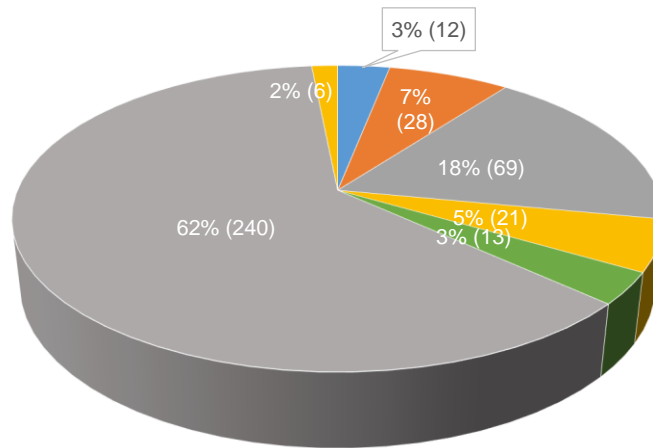

*All data is based on official End of Term numbers, when available. Fall 2021 data is provided as of census, September 14, 2021.

Ethnicity by Campus

Fall 2021 Headcount									
	American Indian/Alaskan Native	Asian	Black or African American	Hispanic/Latino	Native Hawaiian	Nonresident alien	Two or more races	Unknown	White Non-Hispanic
Centennial	22	110	244	923	16	53	236	84	1871
UCHealth	0	0	1	0	0	0	2	0	7
Downtown Studio	1	12	28	69	1	4	21	13	240
Healthcare Ed Simulation	0	5	11	61	3	0	11	6	219
High School	4	32	60	283	0	5	125	39	684
Rampart Range	14	63	77	395	8	14	134	71	1289
Miscellaneous	2	1	11	26	1	2	5	3	74
Military	0	0	1	11	0	0	1	0	4
PPCC Online	16	64	184	478	10	9	145	30	1176
PPCC Virtual Campus	0	21	21	68	4	1	24	10	156
CCC Online	13	62	176	436	10	10	117	24	1075
Grand Total	72	370	814	2750	53	98	821	280	6795

Fall 2021 Percentage of Headcount

Campus	American Indian/Alaskan Native	Asian	Black or African American	Hispanic/Latino	Native Hawaiian or Pacific Islander	Nonresident alien	Two or more races	Unknown	White Non-Hispanic
Centennial	1%	3%	7%	26%	0%	1%	7%	2%	53%
UCHealth	0%	0%	10%	0%	0%	0%	20%	0%	70%
Downtown Studio	0%	3%	7%	18%	0%	1%	5%	3%	62%
Healthcare Ed Simulation	0%	2%	3%	19%	1%	0%	3%	2%	69%
High School	0%	3%	5%	23%	0%	0%	10%	3%	56%
Rampart Range	1%	3%	4%	19%	0%	1%	6%	3%	62%
Miscellaneous	2%	1%	9%	21%	1%	2%	4%	2%	59%
Military	0%	0%	6%	65%	0%	0%	6%	0%	24%
PPCC Online	1%	3%	9%	23%	0%	0%	7%	1%	56%
PPCC Virtual Campus	0%	7%	7%	22%	1%	0%	8%	3%	51%
CCC Online	1%	3%	9%	23%	1%	1%	6%	1%	56%
Grand Total	1%	3%	7%	23%	0%	1%	7%	2%	56%

Fall 2021 Ethnicity - Centennial Campus

- Asian
- Black or African American
- Hispanic/Latino
- Two or more races
- Unknown
- White Non-Hispanic
- Other

Fall 2021 Ethnicity - Downtown Studio Campus

- Asian
- Black or African American
- Hispanic/Latino
- Two or more races
- Unknown
- White Non-Hispanic
- Other