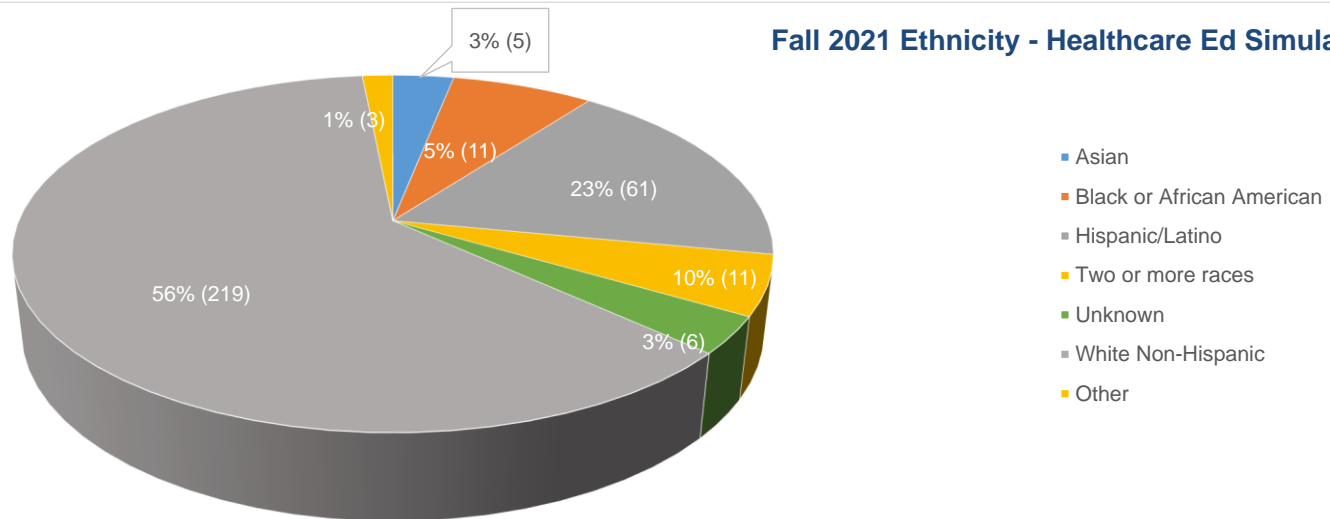

Fall 2021 Ethnicity - Centennial Campus

- Asian
- Black or African American
- Hispanic/Latino
- Two or more races
- Unknown
- White Non-Hispanic
- Other

Fall 2021 Ethnicity - Downtown Studio Campus

- Asian
- Black or African American
- Hispanic/Latino
- Two or more races
- Unknown
- White Non-Hispanic
- Other

Fall 2021 Ethnicity - Healthcare Ed Simulation

Fall 2021 Ethnicity - High School

Fall 2021 Ethnicity - Rampart Range Campus

Fall 2021 Ethnicity - Miscellaneous Campuses

Fall 2021 Ethnicity - Military Campuses