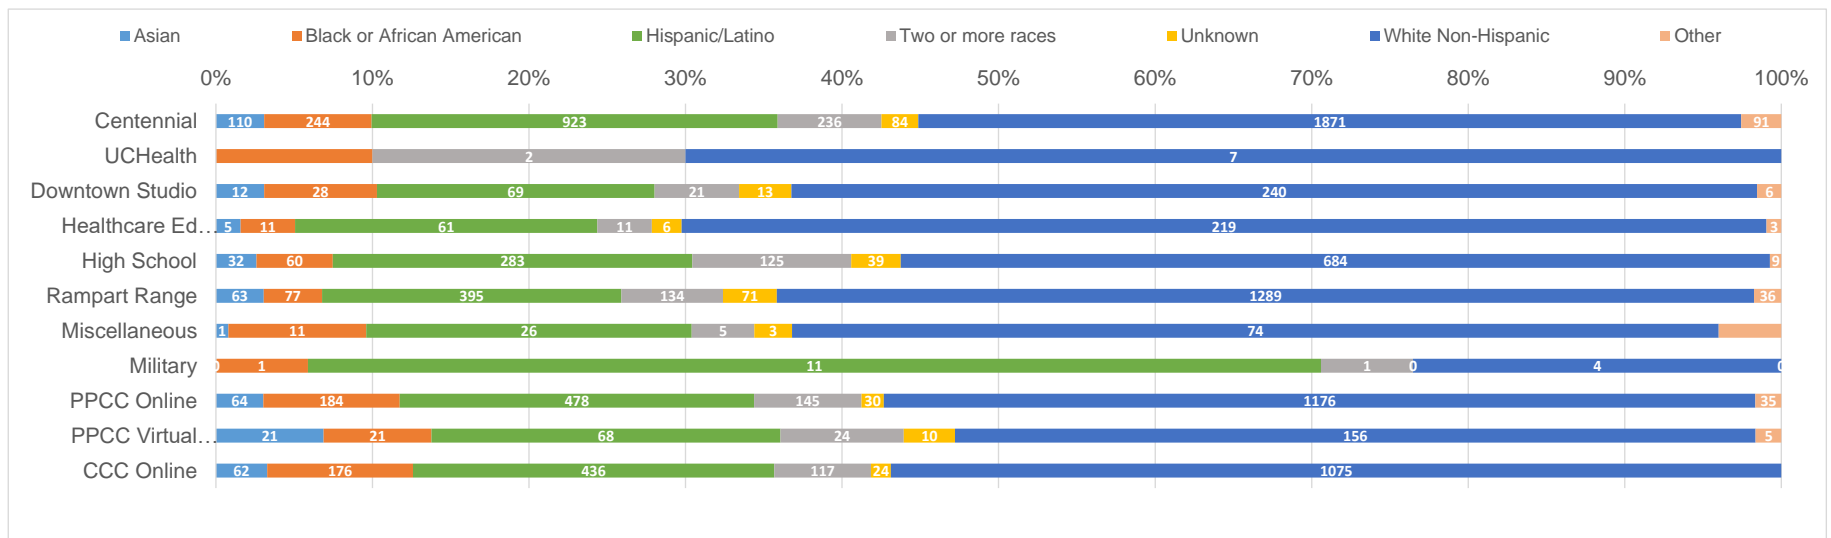

*All data is based on official End of Term numbers, when available. Fall 2021 data is provided as of census, September 14, 2021.

Ethnicity by Campus

Fall 2021 Headcount									
	American Indian/Alaskan Native	Asian	Black or African American	Hispanic/Latino	Native Hawaiian	Nonresident alien	Two or more races	Unknown	White Non-Hispanic
Centennial	22	110	244	923	16	53	236	84	1871
UCHealth	0	0	1	0	0	0	2	0	7
Downtown Studio	1	12	28	69	1	4	21	13	240
Healthcare Ed Simulation	0	5	11	61	3	0	11	6	219
High School	4	32	60	283	0	5	125	39	684
Rampart Range	14	63	77	395	8	14	134	71	1289
Miscellaneous	2	1	11	26	1	2	5	3	74
Military	0	0	1	11	0	0	1	0	4
PPCC Online	16	64	184	478	10	9	145	30	1176
PPCC Virtual Campus	0	21	21	68	4	1	24	10	156
CCC Online	13	62	176	436	10	10	117	24	1075
Grand Total	72	370	814	2750	53	98	821	280	6795

Fall 2021 Percentage of Headcount

Campus	American Indian/Alaskan Native	Asian	Black or African American	Hispanic/Latino	Native Hawaiian or Pacific Islander	Nonresident alien	Two or more races	Unknown	White Non-Hispanic
Centennial	1%	3%	7%	26%	0%	1%	7%	2%	53%
UCHealth	0%	0%	10%	0%	0%	0%	20%	0%	70%
Downtown Studio	0%	3%	7%	18%	0%	1%	5%	3%	62%
Healthcare Ed Simulation	0%	2%	3%	19%	1%	0%	3%	2%	69%
High School	0%	3%	5%	23%	0%	0%	10%	3%	56%
Rampart Range	1%	3%	4%	19%	0%	1%	6%	3%	62%
Miscellaneous	2%	1%	9%	21%	1%	2%	4%	2%	59%
Military	0%	0%	6%	65%	0%	0%	6%	0%	24%
PPCC Online	1%	3%	9%	23%	0%	0%	7%	1%	56%
PPCC Virtual Campus	0%	7%	7%	22%	1%	0%	8%	3%	51%
CCC Online	1%	3%	9%	23%	1%	1%	6%	1%	56%
Grand Total	1%	3%	7%	23%	0%	1%	7%	2%	56%