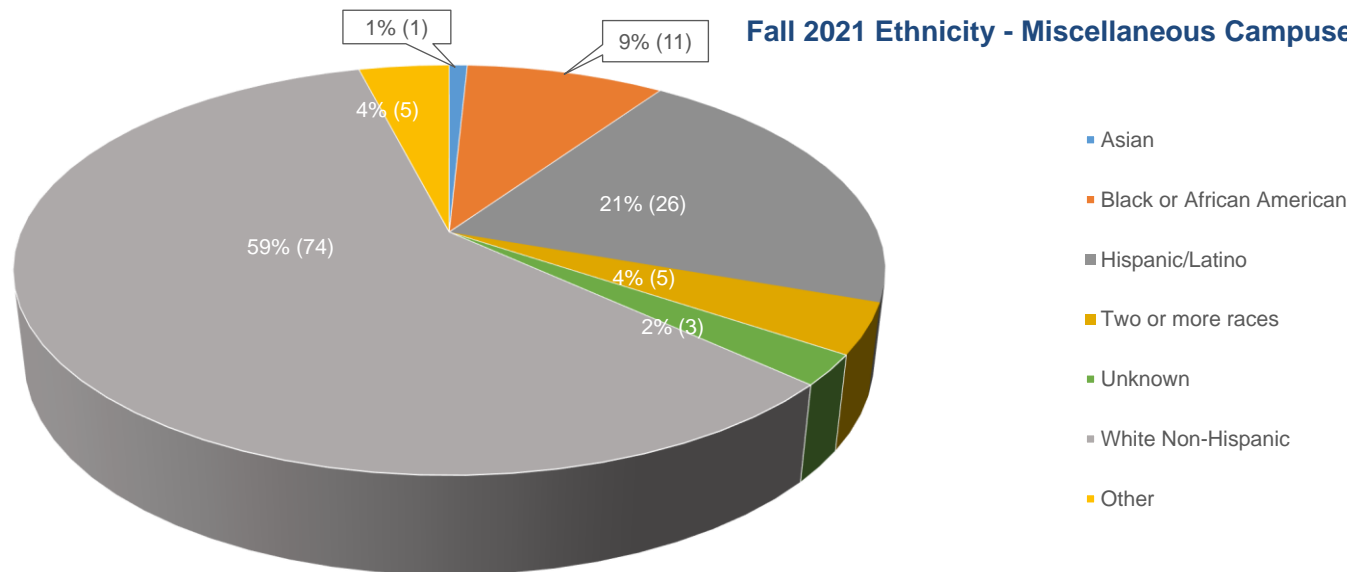

Fall 2021 Ethnicity - Centennial Campus

- Asian
- Black or African American
- Hispanic/Latino
- Two or more races
- Unknown
- White Non-Hispanic
- Other

Fall 2021 Ethnicity - Downtown Studio Campus

- Asian
- Black or African American
- Hispanic/Latino
- Two or more races
- Unknown
- White Non-Hispanic
- Other

Fall 2021 Ethnicity - Healthcare Ed Simulation

Fall 2021 Ethnicity - High School

Fall 2021 Ethnicity - Rampart Range Campus

Fall 2021 Ethnicity - Miscellaneous Campuses

Fall 2021 Ethnicity - Military Campuses

Fall 2021 Ethnicity - PPCC Online

Fall 2021 Ethnicity - PPCC Virtual Campus

Fall 2021 Ethnicity - CCC Online