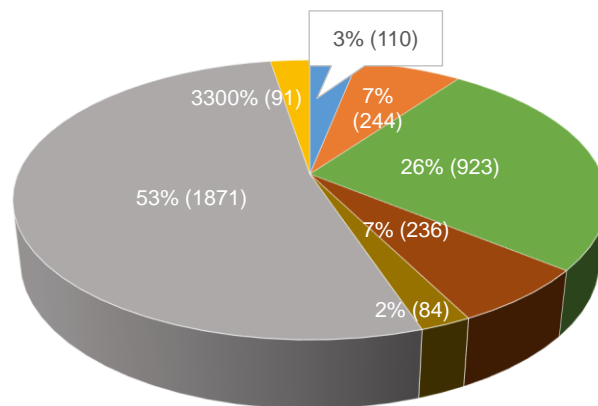

Fall 2021 Ethnicity - Centennial Campus

- Asian
- Black or African American
- Hispanic/Latino
- Two or more races
- Unknown
- White Non-Hispanic
- Other