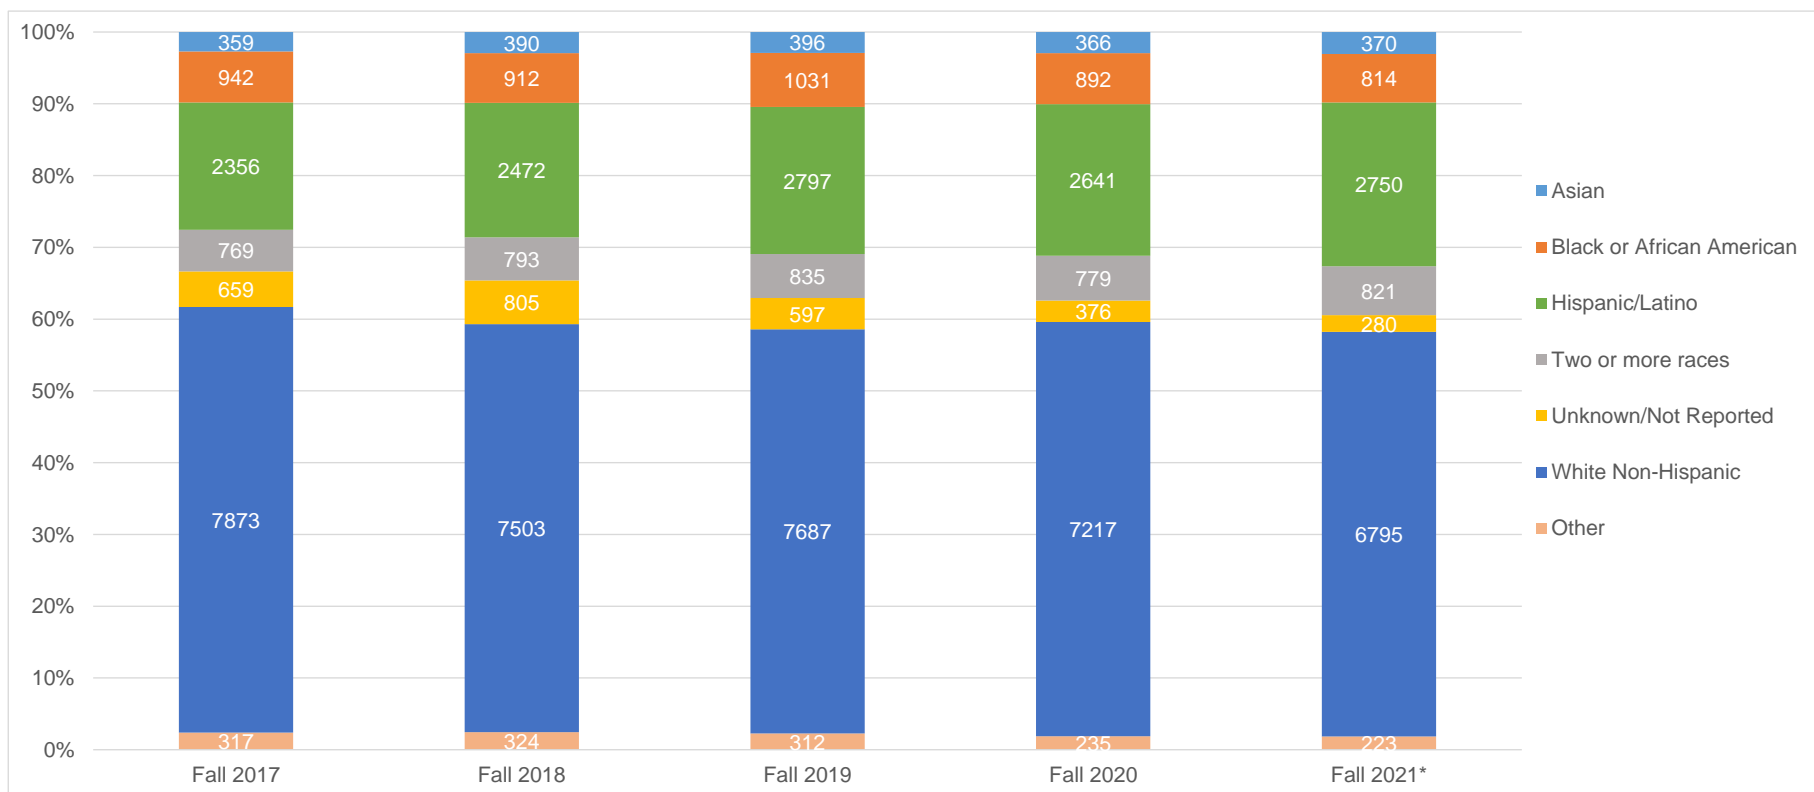

Ethnicity

	Fall 2017	Fall 2018	Fall 2019	Fall 2020	Fall 2021*	Fall 2017	Fall 2018	Fall 2019	Fall 2020	Fall 2021*
American Indian/Alaskan Native	107	99	105	77	72	1%	1%	1%	1%	1%
Asian	359	390	396	366	370	3%	3%	3%	3%	3%
Black or African American	942	912	1031	892	814	7%	7%	8%	7%	7%
Hispanic/Latino	2356	2472	2797	2641	2750	18%	19%	20%	21%	23%
Native Hawaiian or Pacific Islander	72	87	77	71	53	1%	1%	1%	1%	0%
Nonresident alien	138	138	130	87	98	1%	1%	1%	1%	1%
Two or more races	769	793	835	779	821	6%	6%	6%	6%	7%
Unknown/Not Reported	659	805	597	376	280	5%	6%	4%	3%	2%
White Non-Hispanic	7873	7503	7687	7217	6795	59%	57%	56%	58%	56%
Grand Total	13275	13199	13655	12506	12053					

*All data is based on official End of Term numbers, when available. Fall 2021 data is provided as of census, September 14, 2021.

Ethnicity by Campus

Fall 2021 Headcount									
	American Indian/Alaskan Native	Asian	Black or African American	Hispanic/Latino	Native Hawaiian	Nonresident alien	Two or more races	Unknown	White Non-Hispanic
Centennial	22	110	244	923	16	53	236	84	1871
UCHealth	0	0	1	0	0	0	2	0	7
Downtown Studio	1	12	28	69	1	4	21	13	240
Healthcare Ed Simulation	0	5	11	61	3	0	11	6	219
High School	4	32	60	283	0	5	125	39	684
Rampart Range	14	63	77	395	8	14	134	71	1289
Miscellaneous	2	1	11	26	1	2	5	3	74
Military	0	0	1	11	0	0	1	0	4
PPCC Online	16	64	184	478	10	9	145	30	1176
PPCC Virtual Campus	0	21	21	68	4	1	24	10	156
CCC Online	13	62	176	436	10	10	117	24	1075
Grand Total	72	370	814	2750	53	98	821	280	6795