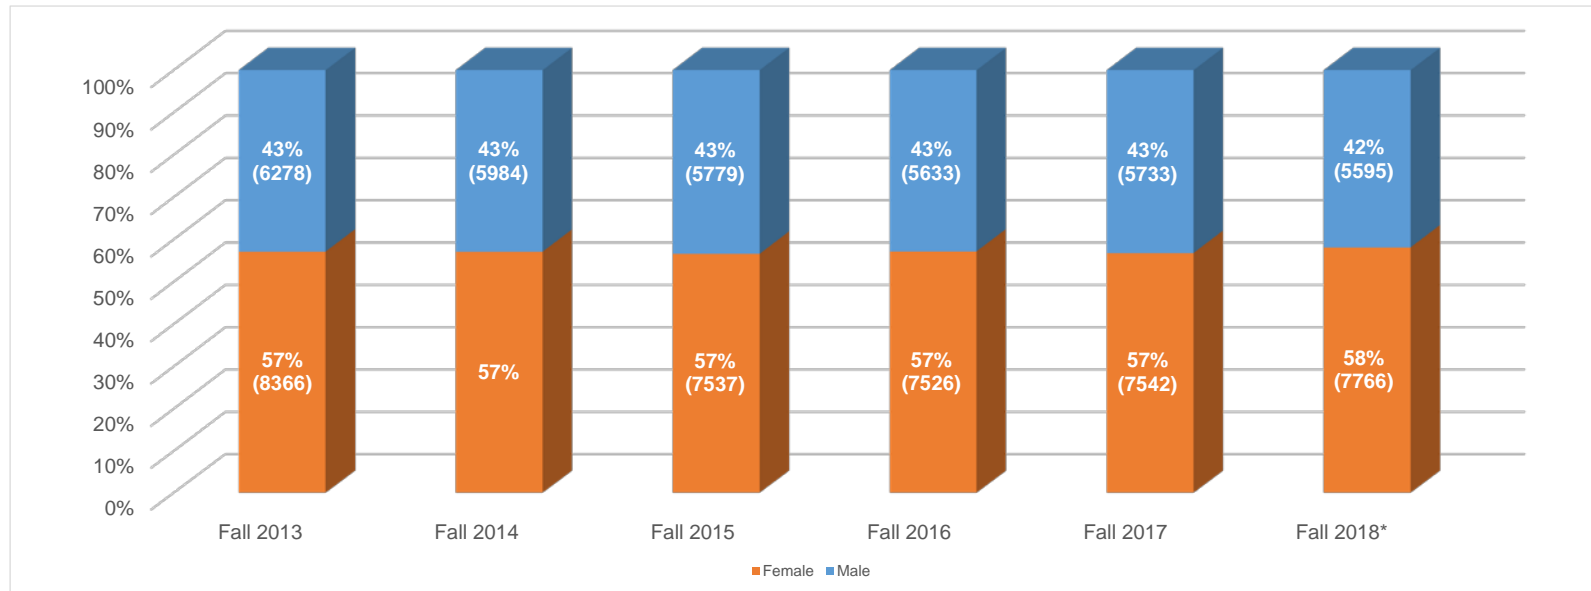

Gender

	Headcount						Percentage of Headcount					
	Fall 2013	Fall 2014	Fall 2015	Fall 2016	Fall 2017	Fall 2018*	Fall 2013	Fall 2014	Fall 2015	Fall 2016	Fall 2017	Fall 2018*
Female	8366	7966	7537	7526	7542	7766	57%	57%	57%	57%	57%	58%
Male	6278	5984	5779	5633	5733	5595	43%	43%	43%	43%	43%	42%
Grand Total	14644	13950	13316	13159	13275	13361						

*All data is based on official End of Term numbers, when available. Fall 2018 data is provided as of census, September 11, 2018.

Gender by Campus

		Headcount						Percentage of Headcount by Campus					
		Fall 2013	Fall 2014	Fall 2015	Fall 2016	Fall 2017	Fall 2018*	Fall 2013	Fall 2014	Fall 2015	Fall 2016	Fall 2017	Fall 2018*
Centennial	Female	3008	2835	2636	2461	2552	2464	53%	54%	52%	53%	53%	53%
	Male	2701	2460	2398	2211	2270	2191	47%	46%	48%	47%	47%	47%
Creekside	Female				74	71	48				51%	45%	51%
	Male				70	87	46				49%	55%	49%
Downtown Studio	Female	792	719	669	613	592	598	58%	58%	58%	57%	58%	60%
	Male	566	529	485	458	421	400	42%	42%	42%	43%	42%	40%
Falcon	Female	128	79					50%	52%				
	Male	126	73					50%	48%				
High School	Female			295	389	371	491			55%	59%	54%	58%
	Male			245	271	318	360			45%	41%	46%	42%
Rampart Range	Female	2222	2100	1957	1937	1918	2055	59%	58%	57%	57%	57%	59%
	Male	1558	1530	1492	1432	1441	1435	41%	42%	43%	43%	43%	41%
Miscellaneous	Female	199	275	62	45	56	34	57%	54%	50%	47%	40%	32%
	Male	150	234	61	50	83	72	43%	46%	50%	53%	60%	68%
Military	Female	72	76	52	46	36	30	36%	41%	41%	44%	49%	51%
	Male	130	111	75	58	37	29	64%	59%	59%	56%	51%	49%
PPCC Online	Female	1113	1053	959	1034	929	1021	62%	64%	64%	66%	64%	64%
	Male	668	585	534	538	532	573	38%	36%	36%	34%	36%	36%
CCC Online	Female	832	829	907	927	1017	1025	69%	64%	65%	63%	65%	68%
	Male	379	462	489	545	544	489	31%	36%	35%	37%	35%	32%
Grand Total		14644	13950	13316	13159	13275	13361						